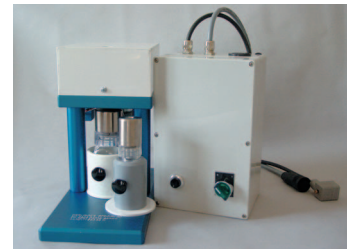

Opening tools for BEREG-KIT's

The following devices are available to open the various types of BEREG-KIT bottles. (Urine-, Blood-, Horse-KIT)

Break cap

(with the help of a hammer)

- manual function
- the simple option for small quantities

Manual compressor

- manual function
- for larger quantities
- very easy handling by turning the wheel (size of the machine can be adapted for BEREG-Horse-KIT)

Universal opener

- automatic function
- for larger quantities
- very easy handling
- push a button and the opening process starts - a few seconds and the kit is open